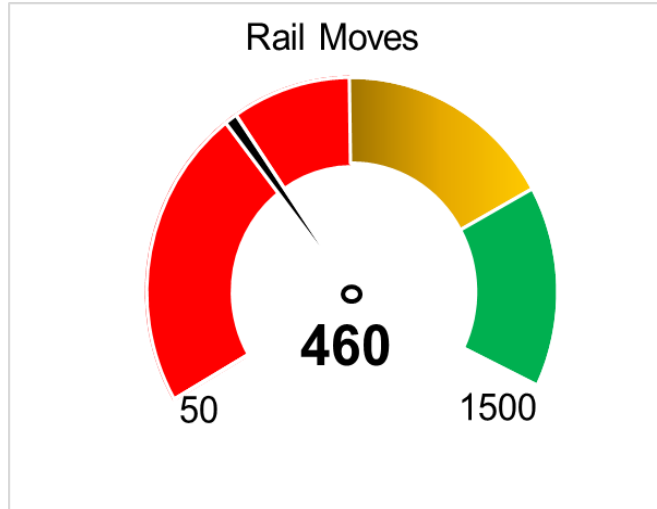

TRANSNET

delivering freight reliably

CTCT Weekly Performance Dashboard
15 - 21 August 2022

Waterside TEU's

15 - 21 August 2022

Truck Gate Moves

15 - 21 August 2022

Stack Occupancy

15 - 21 August 2022

15 - 21 August 2022		
Dwell times Days	Actual	Target
Import	1,9	3
Export	5,7	5
Tshipment	3,7	15

THANK YOU

TRANSNET

delivering freight reliably