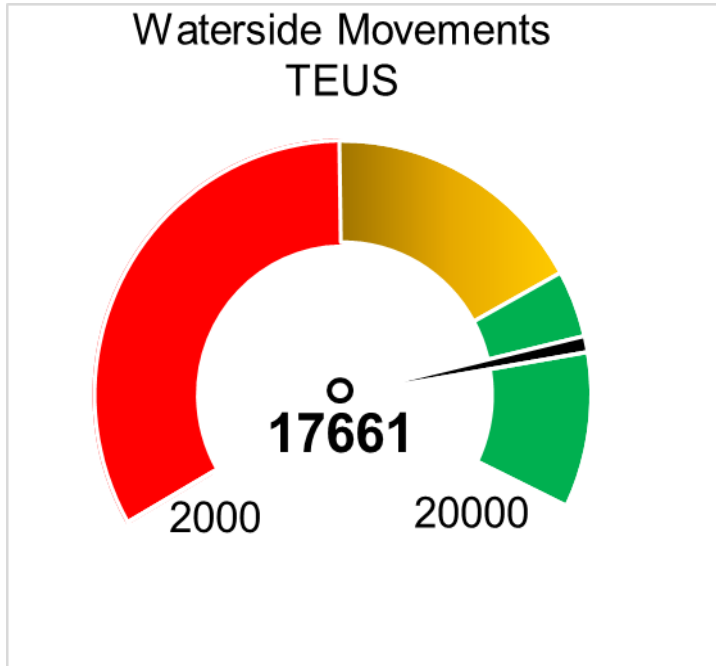

TRANSNET

delivering freight reliably

CTCT Weekly Performance Dashboard
15 - 21 August 2022

Waterside TEU's

15 - 21 August 2022

Truck Gate Moves

15 - 21 August 2022

Stack Occupancy

15 - 21 August 2022

15 - 21 August 2022		
Dwell times Days	Actual	Target
Import	1,9	3
Export	5,7	5
Tshipment	3,7	15

THANK YOU

TRANSNET

delivering freight reliably