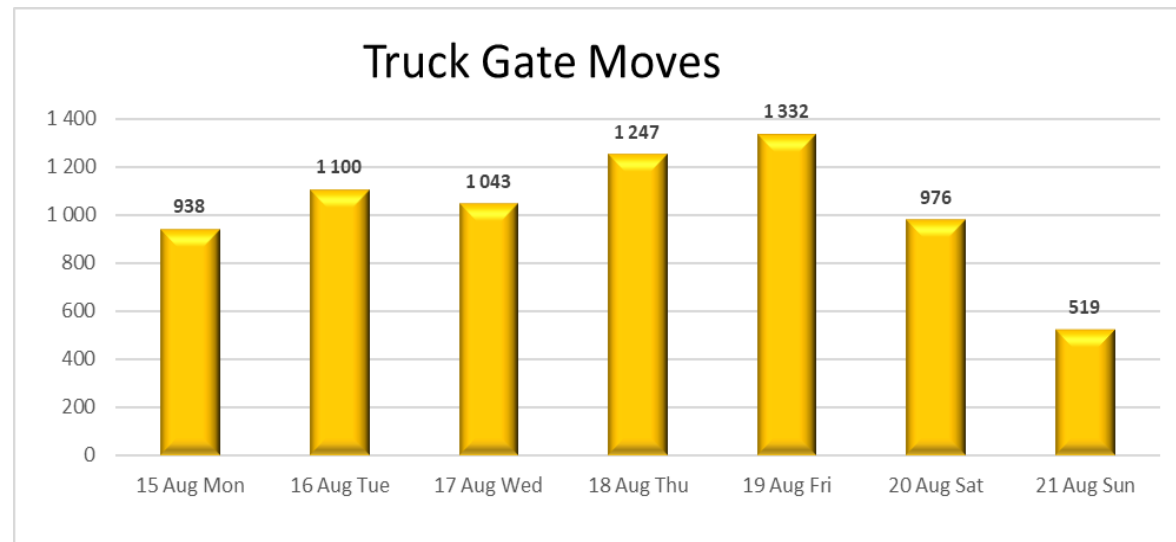

TRANSNET

delivering freight reliably

CTCT Weekly Performance Dashboard
15 - 21 August 2022

Waterside TEU's

15 - 21 August 2022

Truck Gate Moves

15 - 21 August 2022

Stack Occupancy

15 - 21 August 2022

15 - 21 August 2022		
Dwell times Days	Actual	Target
Import	1,9	3
Export	5,7	5
Tshipment	3,7	15

THANK YOU

TRANSNET

delivering freight reliably