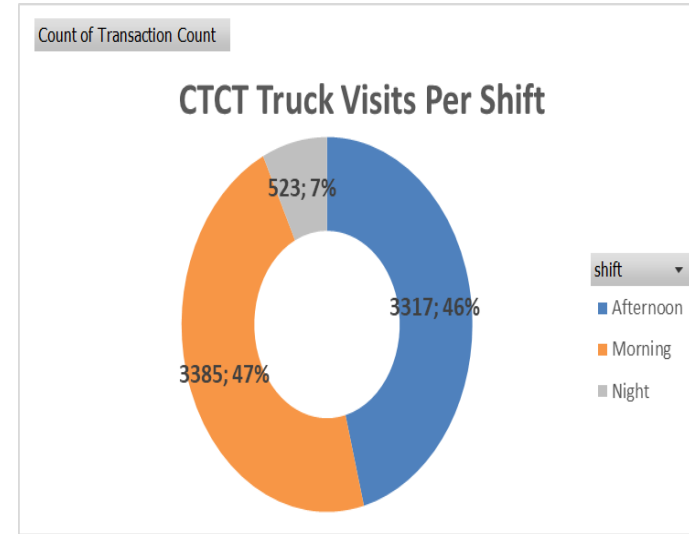

TRANSNET

delivering freight reliably

CTCT Weekly Performance Dashboard
15 - 21 August 2022

Waterside TEU's

15 - 21 August 2022

Truck Gate Moves

15 - 21 August 2022

Stack Occupancy

15 - 21 August 2022

15 - 21 August 2022		
Dwell times Days	Actual	Target
Import	1,9	3
Export	5,7	5
Tshipment	3,7	15

THANK YOU

TRANSNET

delivering freight reliably