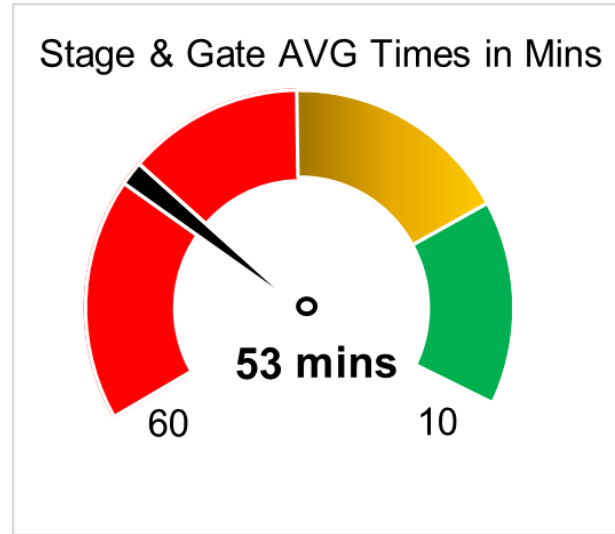

TRANSNET

delivering freight reliably

CTCT Weekly Performance Dashboard
15 - 21 August 2022

Waterside TEU's

15 - 21 August 2022

Truck Gate Moves

15 - 21 August 2022

Stack Occupancy

15 - 21 August 2022

15 - 21 August 2022		
Dwell times Days	Actual	Target
Import	1,9	3
Export	5,7	5
Tshipment	3,7	15

THANK YOU

TRANSNET

delivering freight reliably