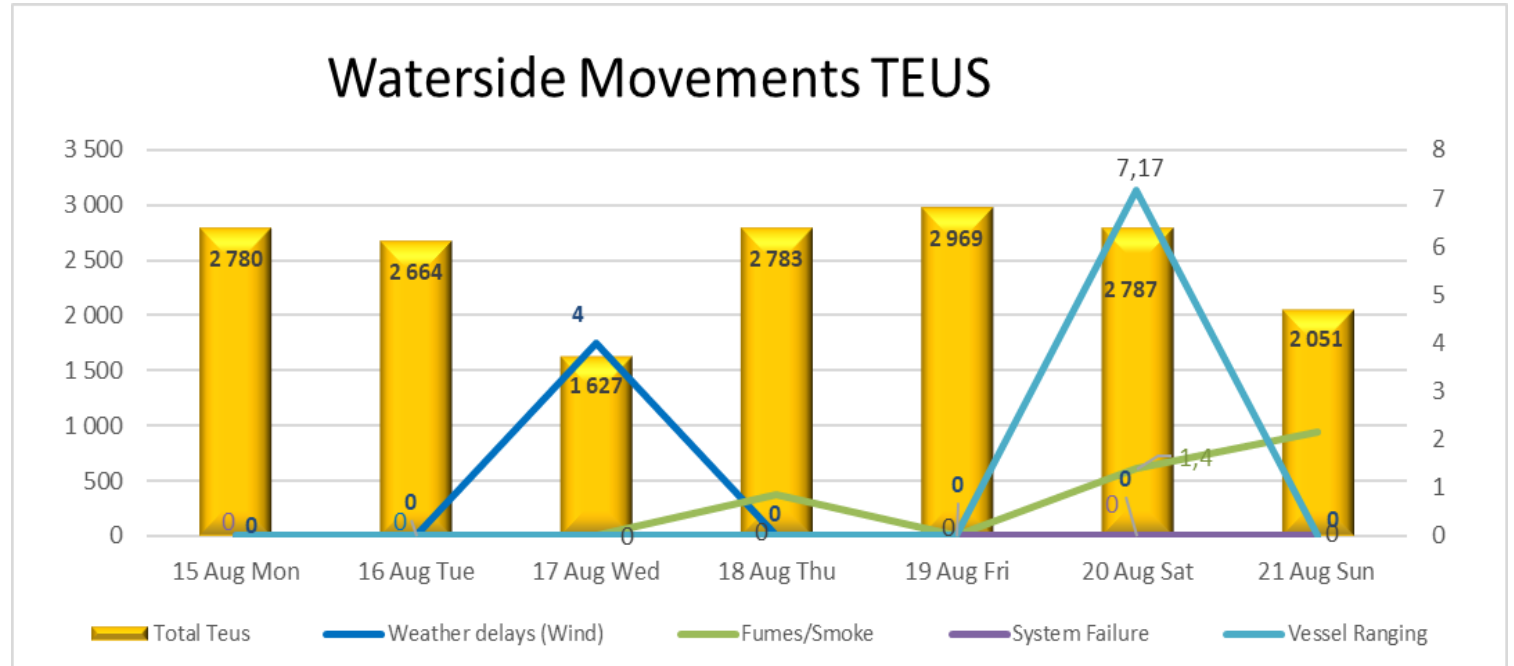

TRANSNET

delivering freight reliably

CTCT Weekly Performance Dashboard
15 - 21 August 2022

Waterside TEU's

15 - 21 August 2022

Truck Gate Moves

15 - 21 August 2022

Stack Occupancy

15 - 21 August 2022

15 - 21 August 2022		
Dwell times Days	Actual	Target
Import	1,9	3
Export	5,7	5
Tshipment	3,7	15

THANK YOU

TRANSNET

delivering freight reliably