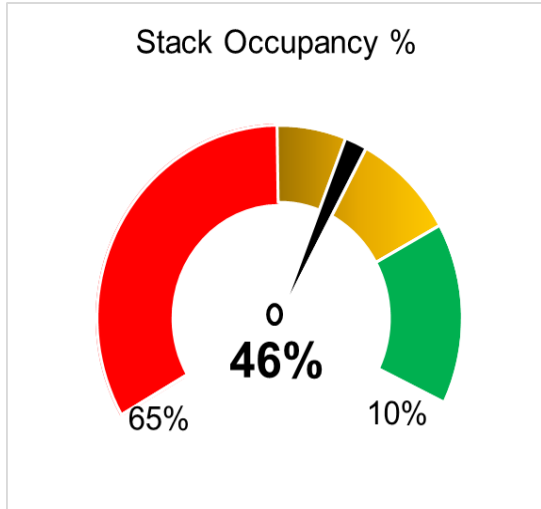

15 - 21 August 2022

15 - 21 August 2022		
Dwell times Days	Actual	Target
Import	1,9	3
Export	5,7	5
Tshipment	3,7	15

THANK YOU

TRANSNET

delivering freight reliably