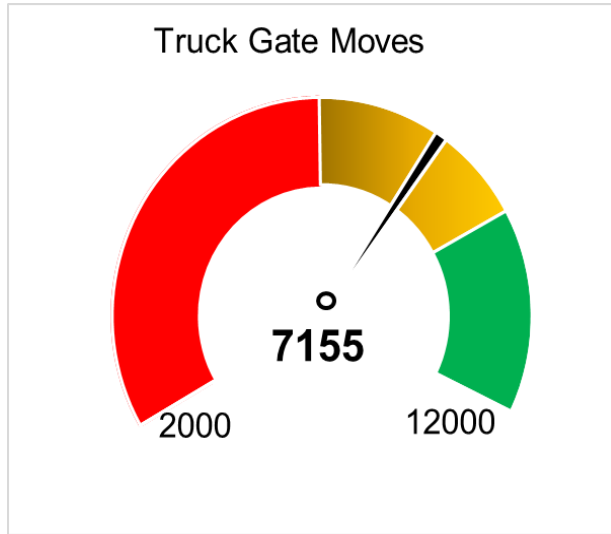

TRANSNET

delivering freight reliably

CTCT Weekly Performance Dashboard
15 - 21 August 2022

Waterside TEU's

15 - 21 August 2022

Truck Gate Moves

15 - 21 August 2022

Stack Occupancy

15 - 21 August 2022

15 - 21 August 2022		
Dwell times Days	Actual	Target
Import	1,9	3
Export	5,7	5
Tshipment	3,7	15

THANK YOU

TRANSNET

delivering freight reliably