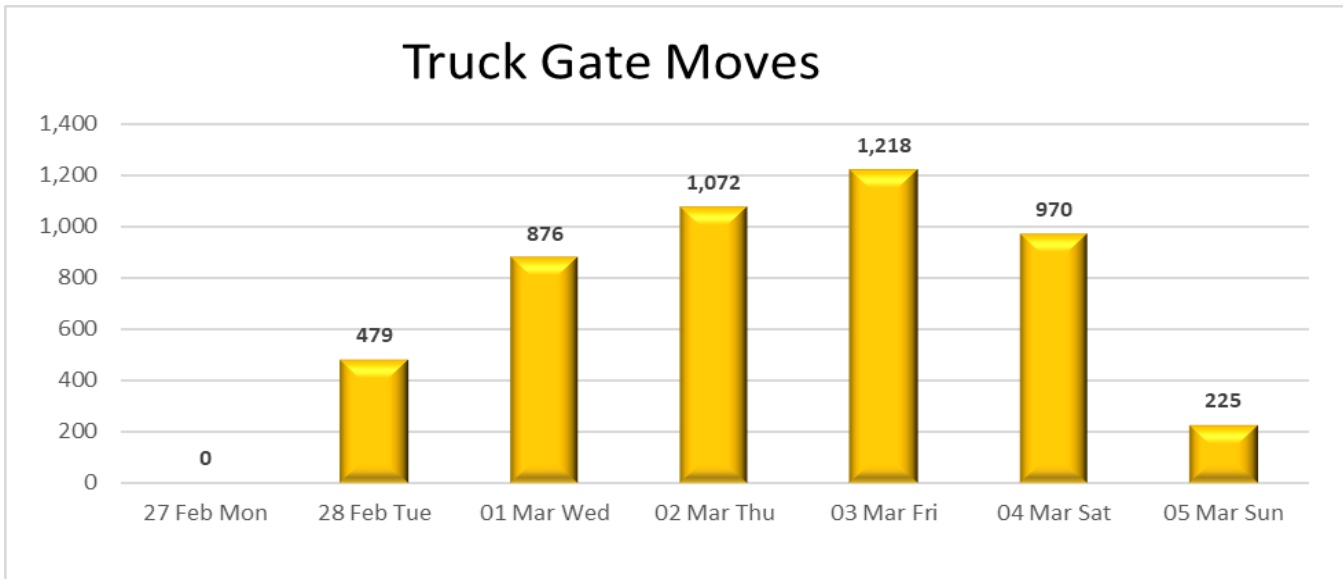

Truck Gate Moves

27 February - 5 March 2023