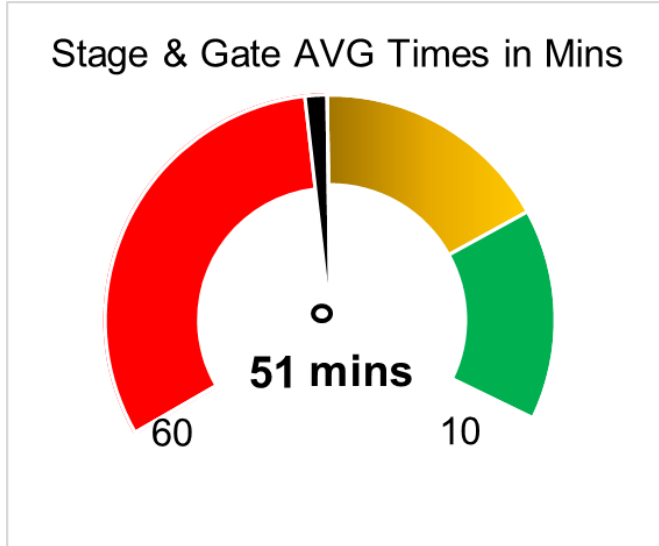

Truck Gate Moves

27 February - 5 March 2023