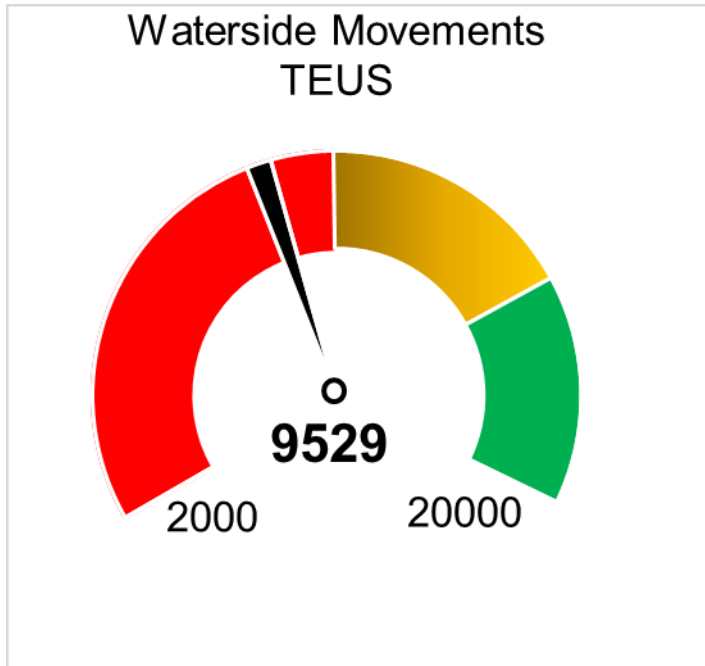

TRANSNET

delivering freight reliably

**CTCT Weekly Performance Dashboard**  
**27 February - 5 March 2023**

# Waterside TEU's

## 27 February - 5 March 2023