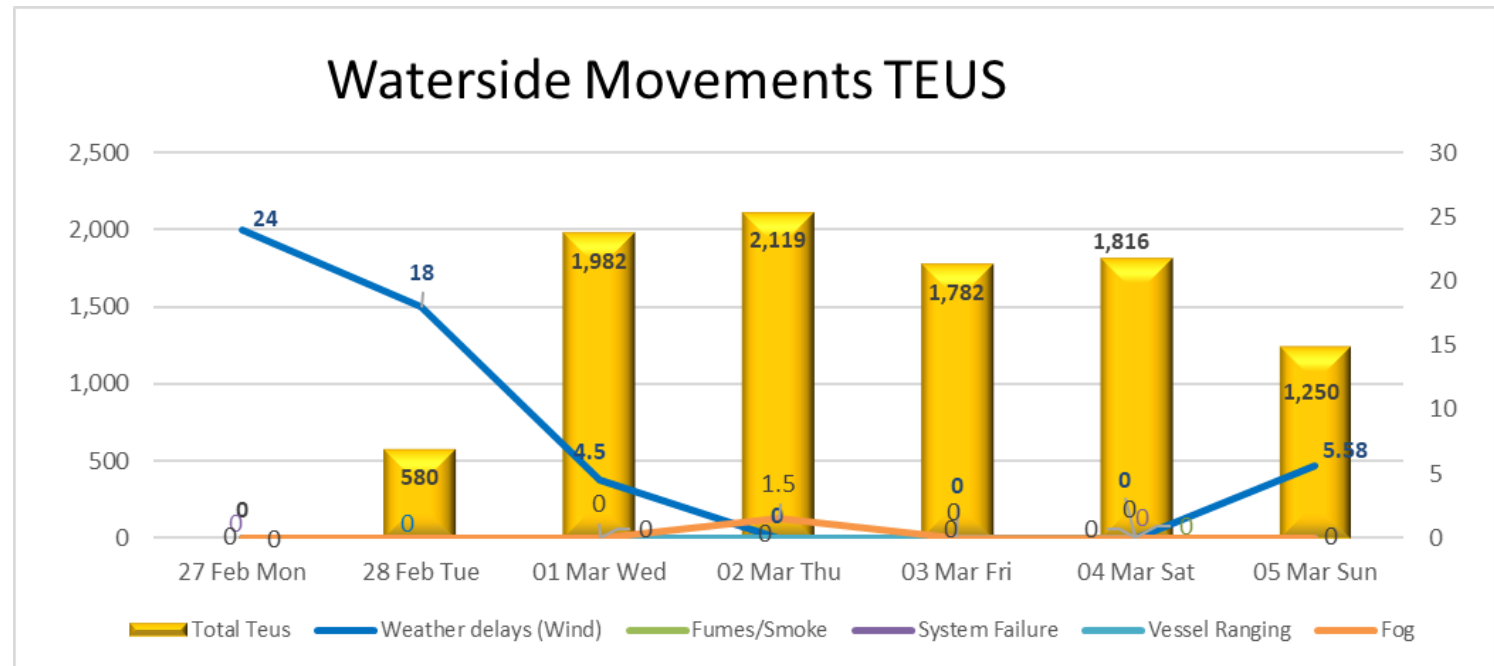

Waterside TEU's

27 February - 5 March 2023