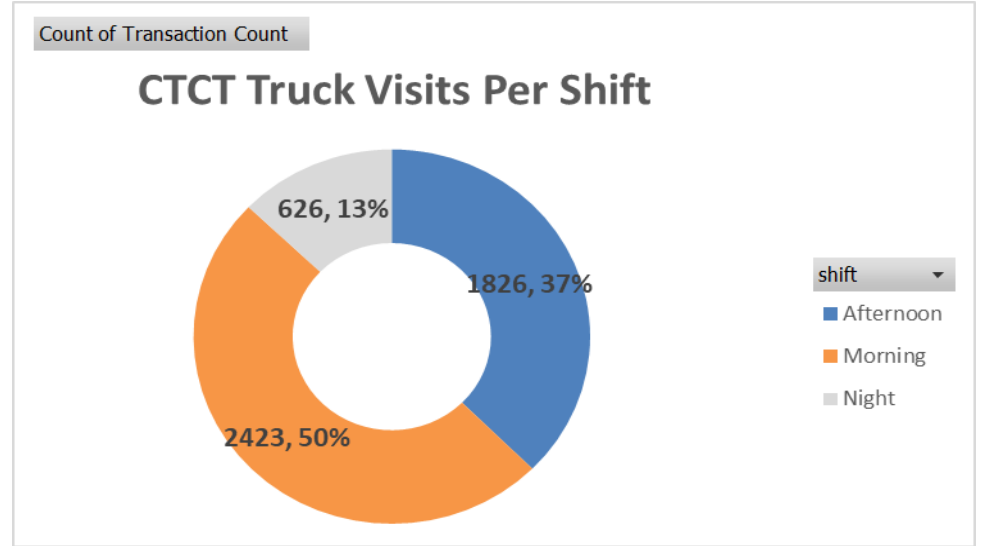

Truck Gate Moves

27 February - 5 March 2023