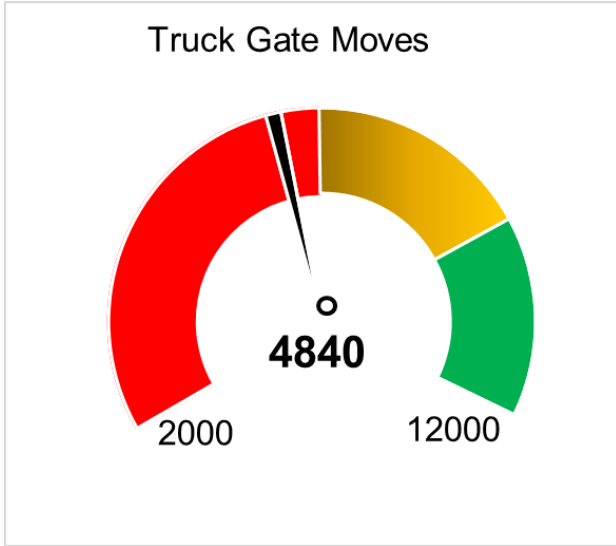

Truck Gate Moves

27 February - 5 March 2023