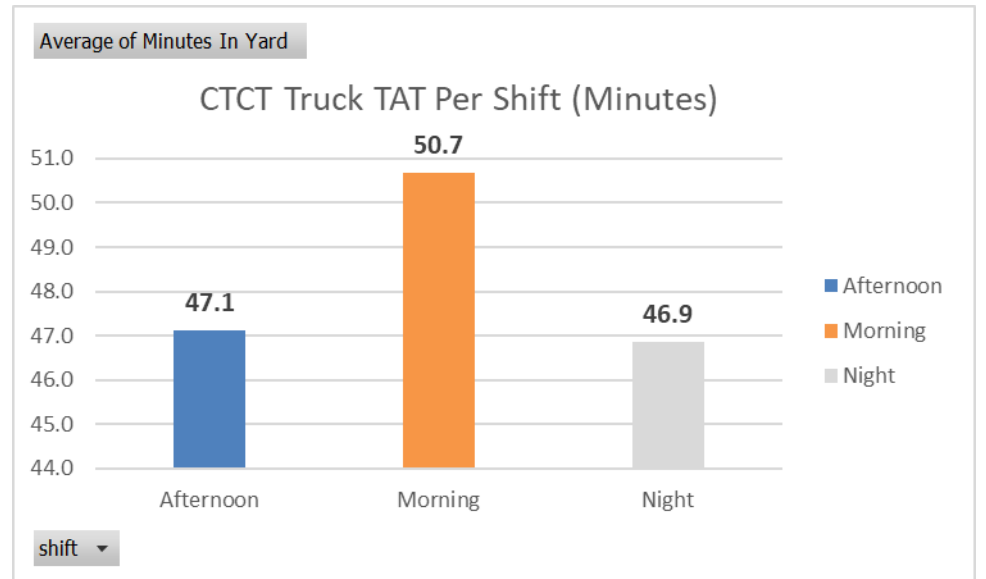

Truck Gate Moves

27 February - 5 March 2023