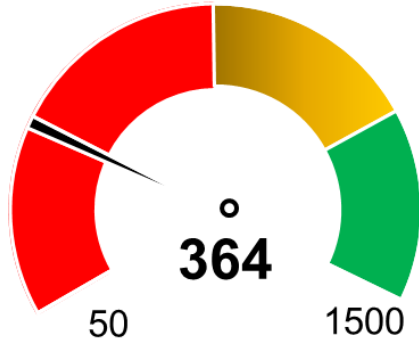

# Stack Occupancy

27 February - 5 March 2023

Stack Occupancy %

Rail Moves